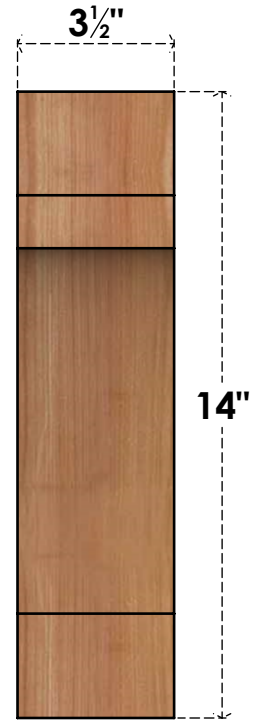

# BRC04X06X14MRC00SWR

3 1/2"W X 6"D X 14"H MERCED SMOOTH BRACE, WESTERN RED CEDAR

**SIDE**

**FRONT**

EKENA MILLWORK  
 2300 WEST MAIN ST.  
 CLARKSVILLE, TX 75426  
 TOLL FREE: 866-607-0453  
 WWW.EKENAMILLWORK.COM

**NOTES**

1. INSTALLATION TO BE COMPLETED IN ACCORDANCE WITH MANUFACTURER'S SPECIFICATIONS.
2. DRAWING MAY NOT BE TO SCALE
3. THIS DRAWING IS INTENDED FOR DESIGN AND PLANNING PURPOSES ONLY.
4. ALL INFORMATION CONTAINED HEREIN WAS CURRENT AT THE TIME OF DEVELOPMENT BUT MUST BE REVIEWED AND APPROVED BY THE PRODUCT MANUFACTURER TO BE CONSIDERED ACCURATE.
5. PRODUCTS ARE NOT KILN DRIED. THIS ITEM IS UNIQUE AND WILL CONTAIN THE NATURAL VARIATIONS THAT THE WOOD SPECIES OFFERS. THIS MAY RESULT IN VARIATIONS UP TO 1/4"