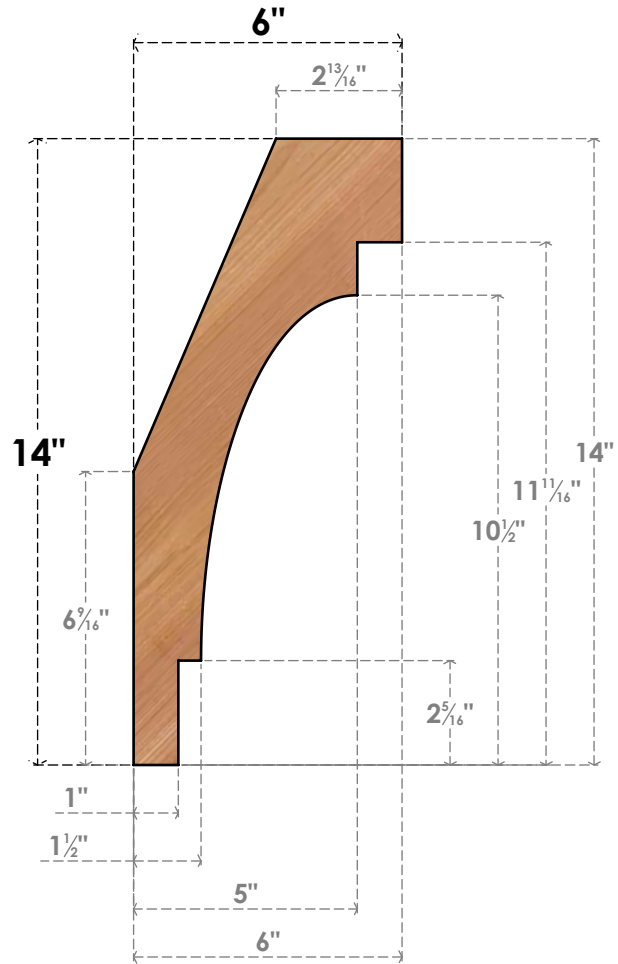

# BRC04X06X14MRC00SWR

3 1/2"W X 6"D X 14"H MERCED SMOOTH BRACE, WESTERN RED CEDAR

**SIDE**

**FRONT**

EKENA MILLWORK  
 2300 WEST MAIN ST.  
 CLARKSVILLE, TX 75426  
 TOLL FREE: 866-607-0453  
 WWW.EKENAMILLWORK.COM

**NOTES**

1. INSTALLATION TO BE COMPLETED IN ACCORDANCE WITH MANUFACTURER'S SPECIFICATIONS.
2. DRAWING MAY NOT BE TO SCALE
3. THIS DRAWING IS INTENDED FOR DESIGN AND PLANNING PURPOSES ONLY.
4. ALL INFORMATION CONTAINED HEREIN WAS CURRENT AT THE TIME OF DEVELOPMENT BUT MUST BE REVIEWED AND APPROVED BY THE PRODUCT MANUFACTURER TO BE CONSIDERED ACCURATE.
5. PRODUCTS ARE NOT KILN DRIED. THIS ITEM IS UNIQUE AND WILL CONTAIN THE NATURAL VARIATIONS THAT THE WOOD SPECIES OFFERS. THIS MAY RESULT IN VARIATIONS UP TO 1/4"